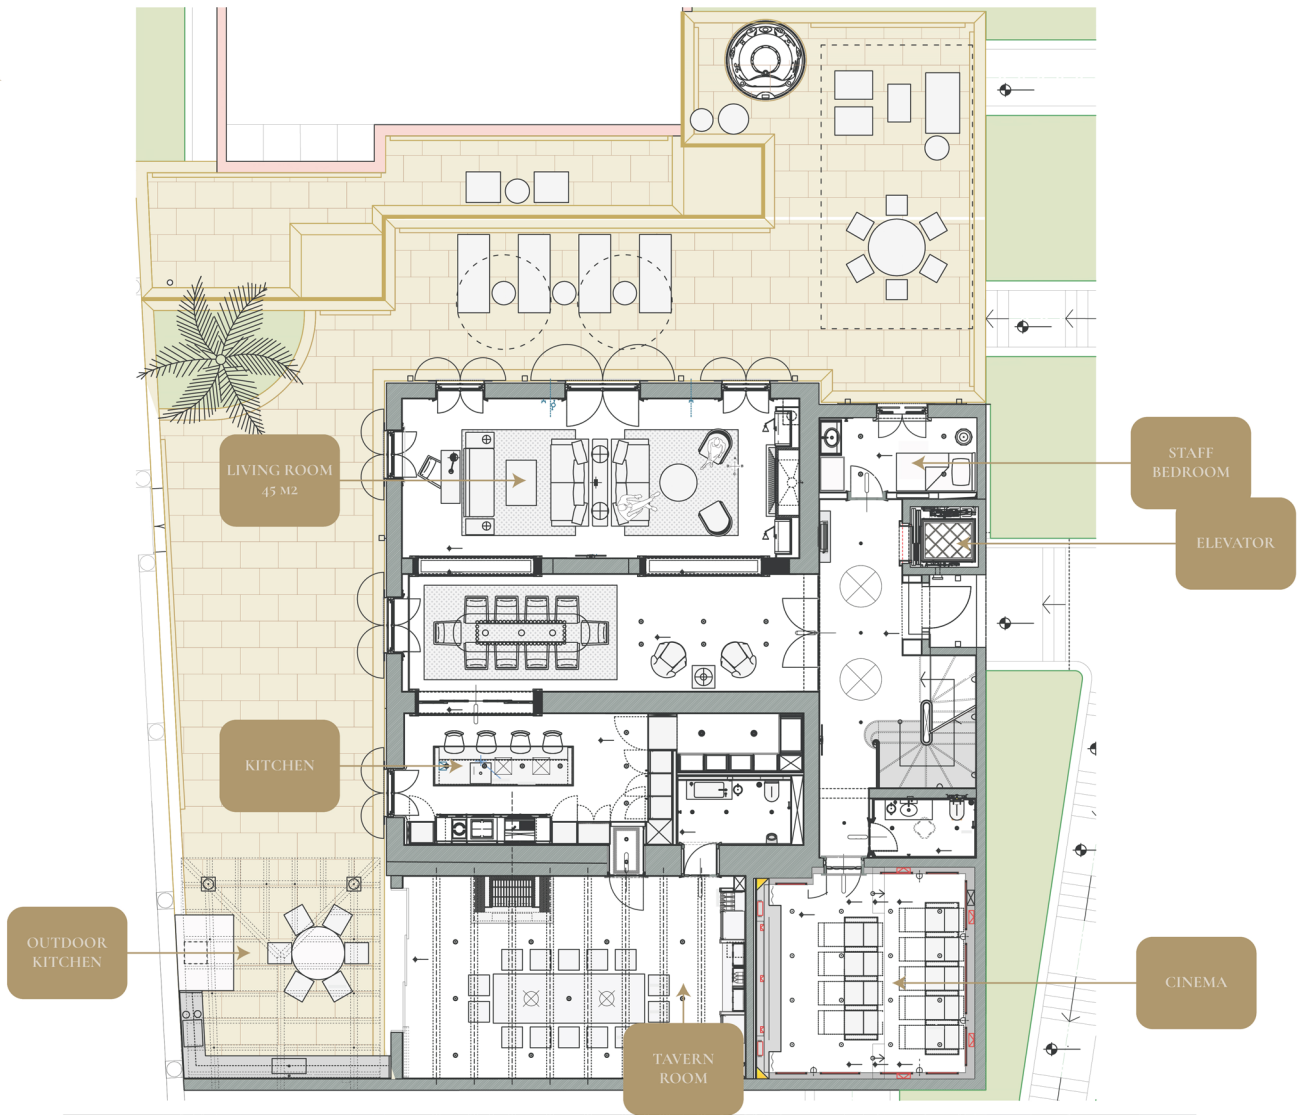

- SEVEN COMFORTABLE SUITES ON THREE FLOORS
- ELEGANT AND STYLISH INTERIORS FEATURING IMPRESSIVE MARBLE AND WOODEN SURFACES
- WINE CELLAR TAVERN FEATURING TV AND SUITABLE FOR CONFERENCES
- PRIVATE SPA WITH STEAM AND SAUNA ROOM AND A PRIVATE GYM
- EXCLUSIVE HOME CINEMA
- AN OUTDOOR POOL AND JACUZZI TERRACE WITH SUN BEDS AND PATIO UMBRELLAS
- OUTDOOR DINING AND LIVING AREA UNDER THE PERGOLA OVERLOOKING ČIKAT BAY
- PROFESSIONAL OUTDOOR KITCHEN WITH A BARBECUE
- GATED WITH 24-HOUR SECURITY VIDEO SURVEILLANCE
- 24-HOUR CHEF AND AN INTERNATIONAL BUTLER ACADEMY CERTIFIED BUTLER SERVICE INCLUDED
- VILLA GUESTS HAVE ACCESS TO ADDITIONAL FACILITIES AND AMENITIES OF THE BOUTIQUE HOTEL ALHAMBRA AND HOTEL BELLEVUE

TOTAL VILLA'S SIZE: 730 M²

GARDEN & DEDICATED AREAS

FRONT TERRACES: 279 M²

BACK TERRACE: 110 M²

DINING ROOM: 37 M²

TAVERN: 49 M²

POOL: 12X 3,5M / 49 M² / FRESHWATER

FLOOR -1

SPA: 33 M²

GYM: 22 M²

ELEVATOR

GROUND FLOOR

LIVING ROOM: 45 M²

LIVING ROOM TABLE: 10 PAX

KITCHEN COUNTER: 4 PAX

TAVERN ROOM: 14 PAX

BEDROOM 4: 26 M² / 200X200 BED / SHOWER

BEDROOM 5: 28 M² / 180X200 BED / BATHTUB & SHOWER

BEDROOM 6: 16 M² / 160X200 BED / SHOWER

ATTIC

BEDROOM 7: 14 M² / 160X200 BED / BALCONY / SHOWER

FLOOR -1

GROUND FLOOR