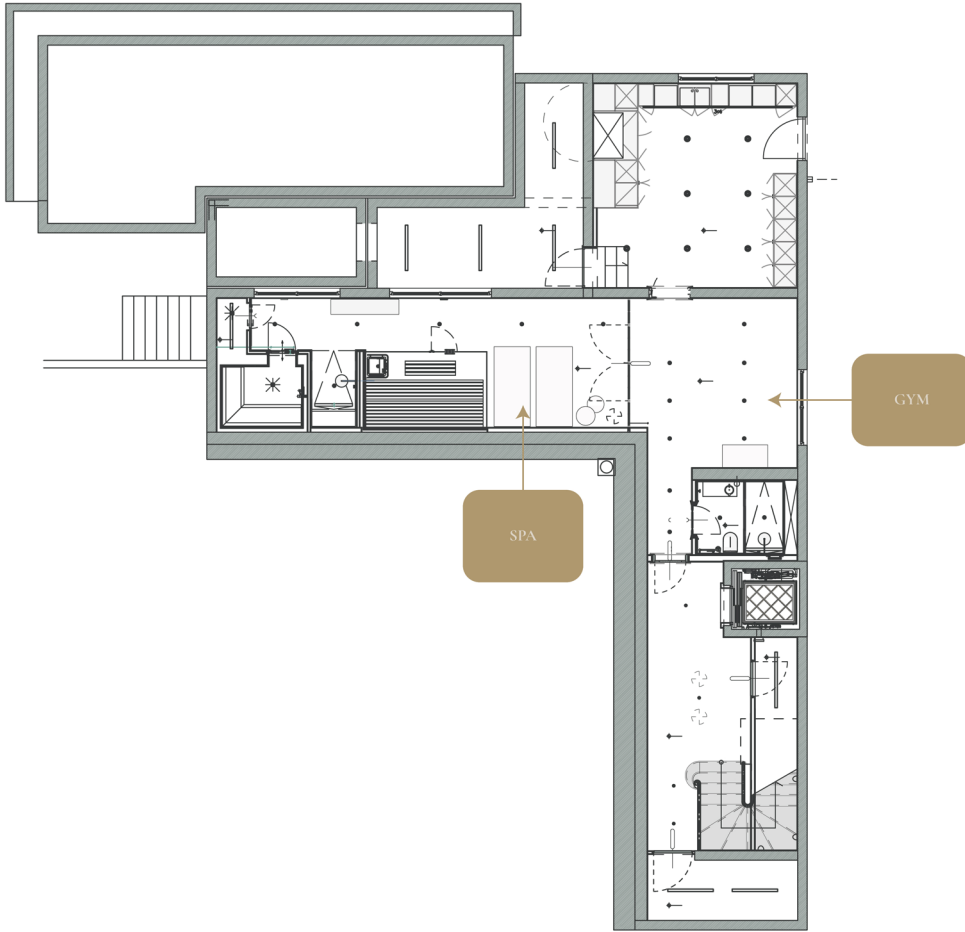

- SEVEN COMFORTABLE SUITES ON THREE FLOORS
- ELEGANT AND STYLISH INTERIORS FEATURING IMPRESSIVE MARBLE AND WOODEN SURFACES
- WINE CELLAR TAVERN FEATURING TV AND SUITABLE FOR CONFERENCES
- PRIVATE SPA WITH STEAM AND SAUNA ROOM AND A PRIVATE GYM
- EXCLUSIVE HOME CINEMA
- AN OUTDOOR POOL AND JACUZZI TERRACE WITH SUN BEDS AND PATIO UMBRELLAS
- OUTDOOR DINING AND LIVING AREA UNDER THE PERGOLA OVERLOOKING ČIKAT BAY
- PROFESSIONAL OUTDOOR KITCHEN WITH A BARBECUE
- GATED WITH 24-HOUR SECURITY VIDEO SURVEILLANCE
- 24-HOUR CHEF AND AN INTERNATIONAL BUTLER ACADEMY CERTIFIED BUTLER SERVICE INCLUDED
- VILLA GUESTS HAVE ACCESS TO ADDITIONAL FACILITIES AND AMENITIES OF THE BOUTIQUE HOTEL ALHAMBRA AND HOTEL BELLEVUE

SPA: 33 M²

GYM: 22 M²

ELEVATOR

GROUND FLOOR

LIVING ROOM: 45 M²

LIVING ROOM TABLE: 10 PAX

KITCHEN COUNTER: 4 PAX

TAVERN ROOM: 14 PAX

CINEMA: 9 PAX; 32 M²

FIRST FLOOR

BEDROOM 1: 26 M² / 200X200 BED / BALCONY / SHOWER

BEDROOM 2: 30 M² / 200X200 BED / BALCONY / BATHTUB & SHOWER

BEDROOM 3: 17 M² / 160X200 BED / TERRACE / SHOWER

SECOND FLOOR

BEDROOM 4: 26 M² / 200X200 BED / SHOWER

BEDROOM 5: 28 M² / 180X200 BED / BATHTUB & SHOWER

BEDROOM 6: 16 M² / 160X200 BED / SHOWER

ATTIC

BEDROOM 7: 14 M² / 160X200 BED / BALCONY / SHOWER

FLOOR -1

GROUND FLOOR